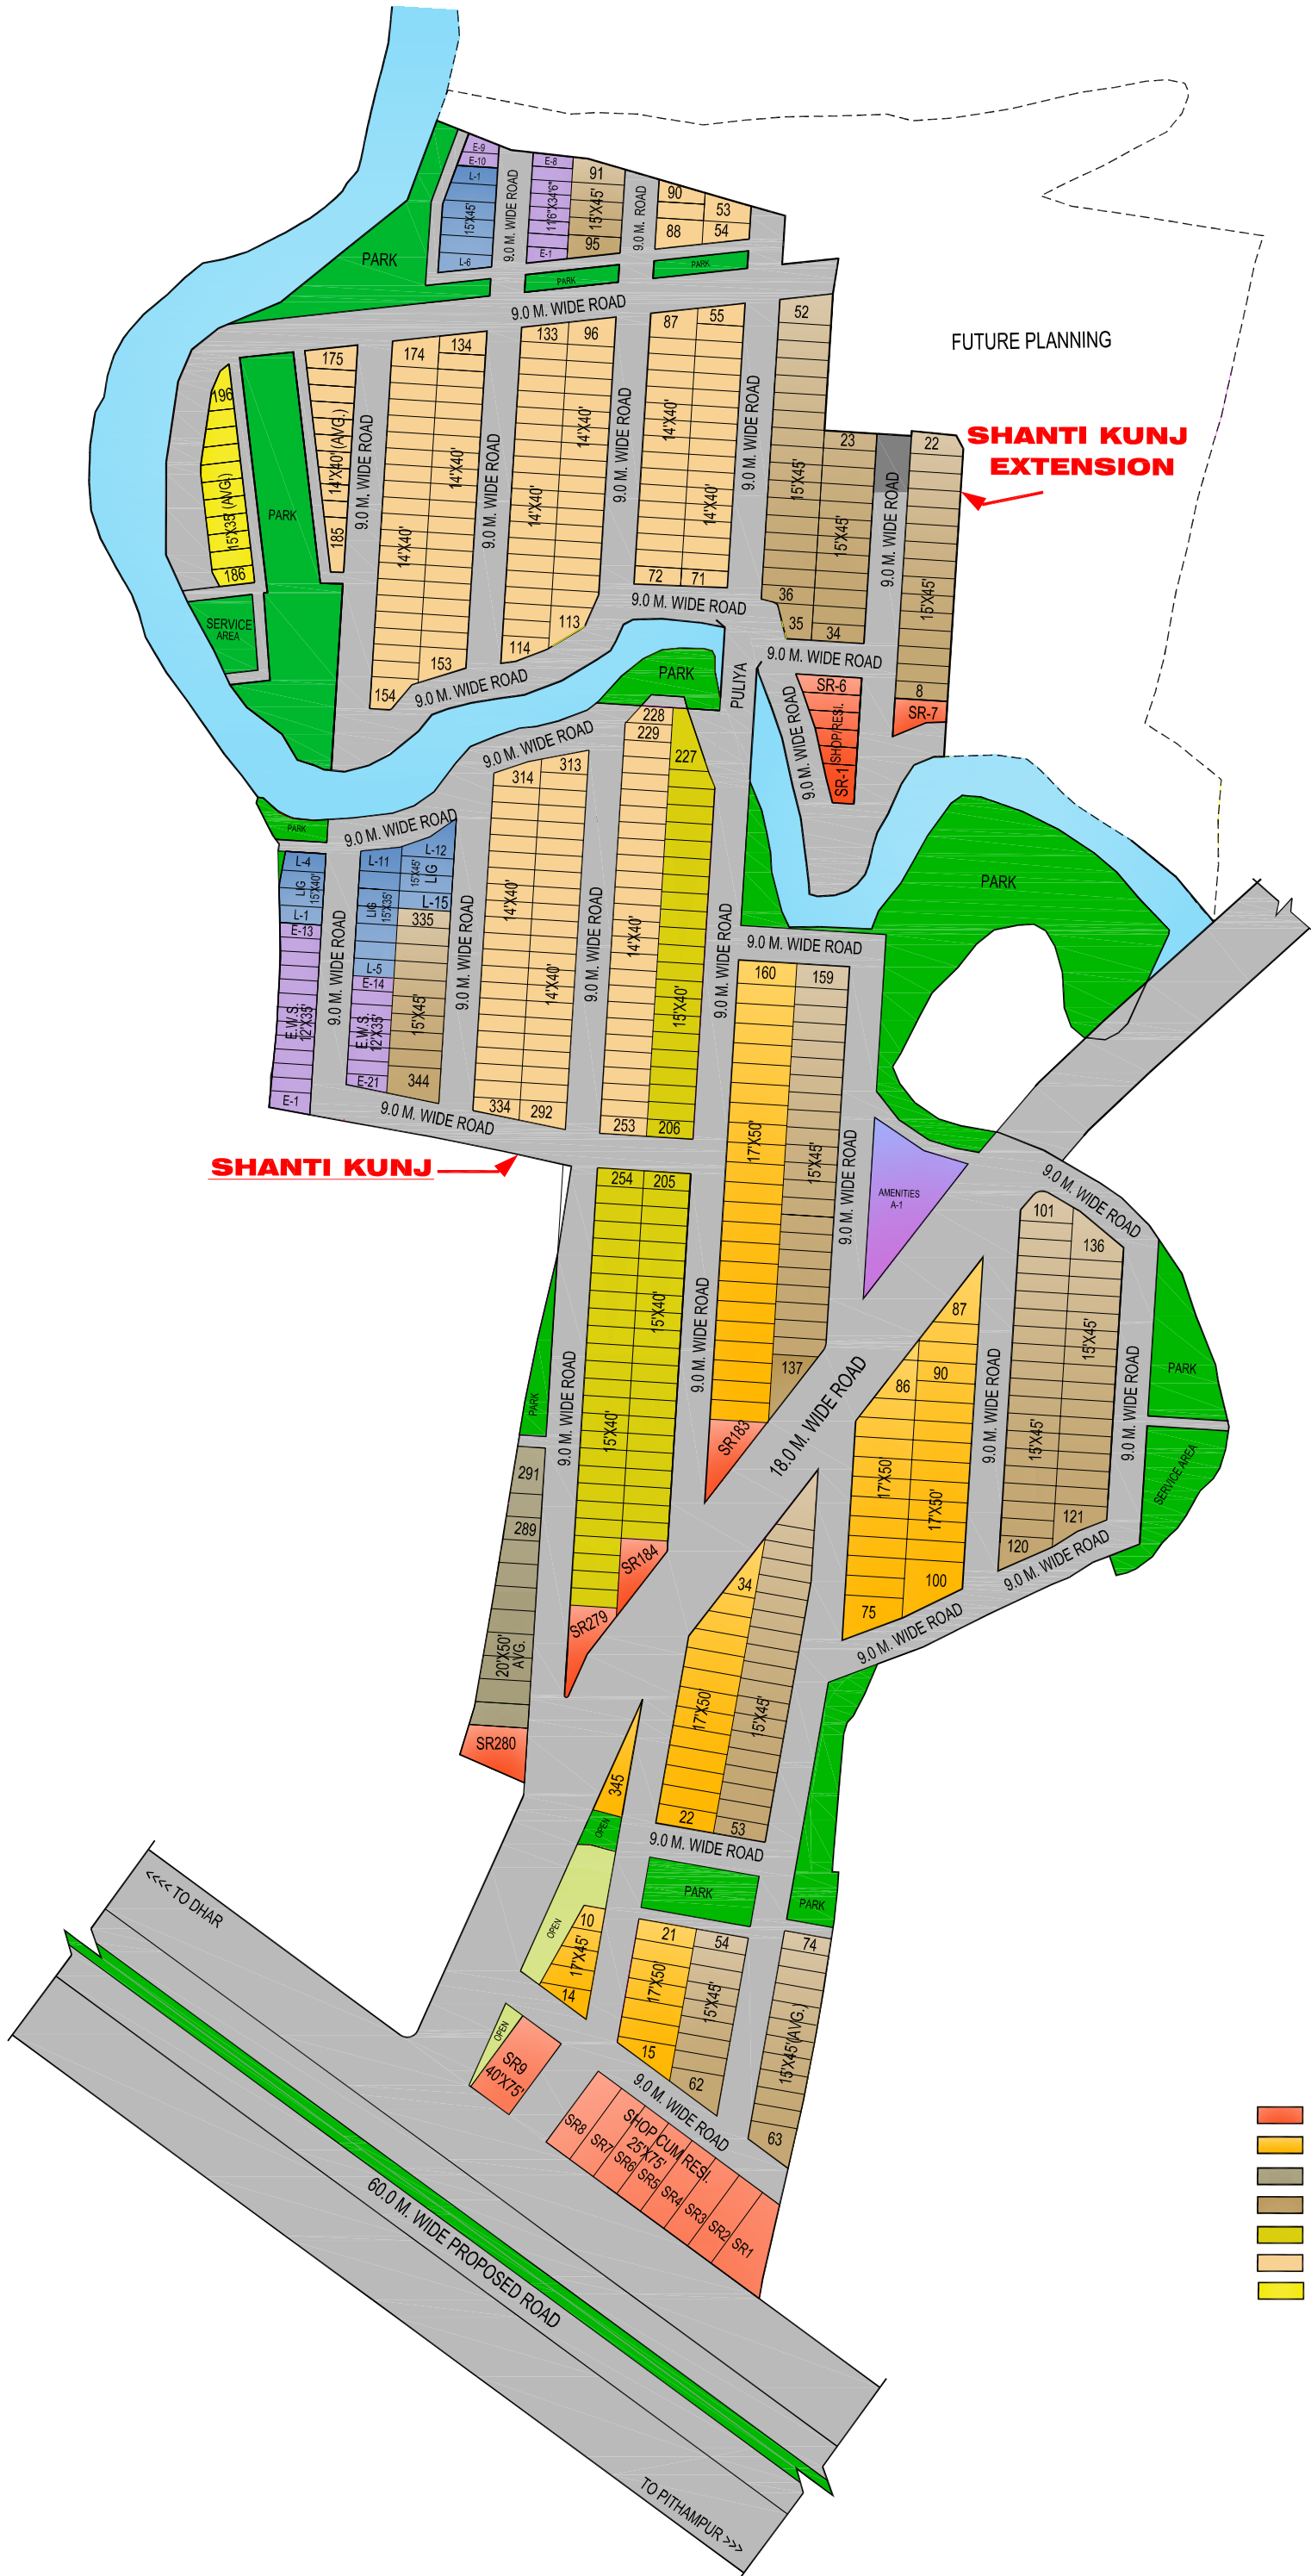

SHANTI KUNJ & SHANTI KUNJ EXTENSION

	25'X75'	1875.00 SQ.FT.
	17'X50'	850.00 SQ.FT.
	20'X50'	1000.00 SQ.FT.
	15'X45'	675.00 SQ.FT.
	15'X40'	600.00 SQ.FT.
	14'X40'	560.00 SQ.FT.
	15'X35'	525.00 SQ.FT.